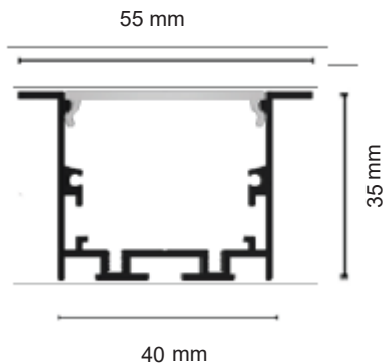

specifications

electrical

- Operating voltage: 24V
- Power: 2.8W – 8.8W/ft

lighting source

- LED
- Lumens: 433lm – 1,454lm/ft
- Color Temperature: 2700K, 3000K, 4000K, 5000K, 6500K
- Color Rendering Index: 80, 90

housing

- Anodized aluminum
- Finish options: aluminum, black, white
- Diffuser options: clear, frosted, milky

dimensions

- Fixture length: Custom, up to 98"

mounting/installation

- Recess – Spring clip

certification

- cULus

optional features

- Other LED color temperatures
  - *contact factory*