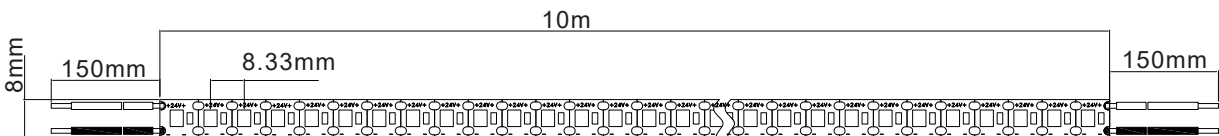

Accessories

cable to strip

strip to strip flex

strip to strip

Single LED Cut

120 LEDs/m 9.2W/m

Model	LEDs/m	Width	Length /reel	Segment /cut	Voltage	Power	CCT	Lumen (lm/m)	lm/W	Ra	SDCM	EEL	Life Time
SL-FLEX-283512027808-24V-001	120	8mm	10m	8.33mm	24V	9.2W/m	2700K	950	103.3	80	4	F	50000h
SL-FLEX-283512030808-24V-001							3000K	950	103.3		4	F	
SL-FLEX-283512040808-24V-001							4000K	1000	108.7		4	F	
SL-FLEX-283512050808-24V-001							5000K	1000	108.7		4	F	
SL-FLEX-283512065808-24V-001							6500K	1000	108.7		4	F	
SL-FLEX-283512027908-24V-001							2700K	840	91.3	90	4	F	
SL-FLEX-283512030908-24V-001							3000K	840	91.3		4	F	
SL-FLEX-283512040908-24V-001							4000K	880	95.7		4	F	
SL-FLEX-283512050808-24V-001							5000K	880	95.7		4	F	
SL-FLEX-283512065908-24V-001							6500K	880	95.7		4	F	