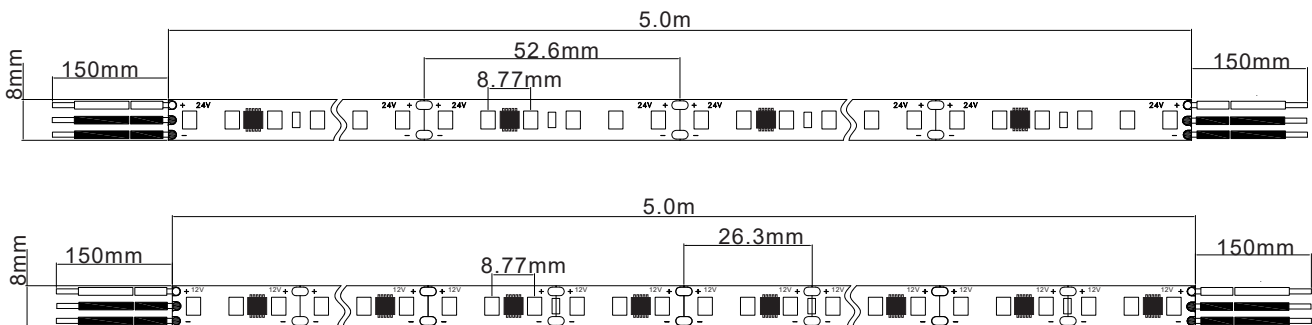

CCT Digital

Cuttable

Dimmable

Beam

3M VHB TAPE

UL LISTED E523843

Model	LEDs/m	Width	Length /reel	Segment /cut	Voltage	Power	CCT	Lumen (lm/m)	lm/W	Ra	SDCM	EEI	Life Time
SL-FLEX-3838114CCTD808-12V-001	114	8mm	5m	26.3mm	12V	5W/m	2700K	480	96	80	5	F	30000h
						5W/m	6500K	500	100				
SL-FLEX-3838114CCTD808-24V-001	114	8mm	5m	52.6mm	24V	5W/m	2700K	480	96	80	5	F	30000h
						5W/m	6500K	500	100				

Accessories

cable to strip

strip to strip flex

strip to strip