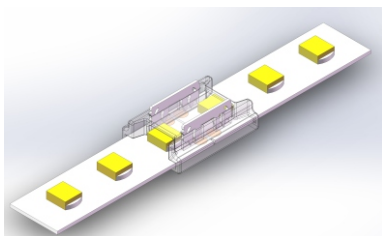

Accessory Mini Connector

Strip to Strip

8mm width strip:

Model No. : 2PIN-8mm-A

10mm width strip:

Model No. : 2PIN-10mm-A