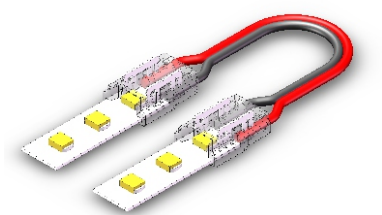

Accessory Mini Connector

Strip to Strip

8mm width strip:

Model No. : 2PIN-8mm-A

10mm width strip:

Model No. : 2PIN-10mm-A

Cable to Strip, 150mm Length AWG20

8mm width strip:

Model No. : 2PIN-8mm-B

10mm width strip:

Model No.: 2PIN-10mm-B

Strip to Strip Flex, 150mm Length AWG20

8mm width strip:

Model No.:2PIN-8mm-C

10mm width strip:

Model No.: 2PIN-10mm-C