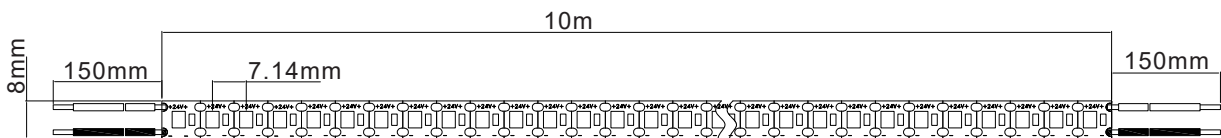

Accessories

cable to strip

strip to strip flex

strip to strip

Single LED Cut

140 LEDs/m 9.2W/m

Model	LEDs/m	Width	Length /reel	Segment /cut	Voltage	Power	CCT	Lumen (lm/m)	lm/W	Ra	SDCM	EEl	Life Time
SL-FLEX-283514027808-24V-001	140	8mm	10m	7.14mm	24V	9.2W/m	2700K	980	106.5	80	4	F	50000h
SL-FLEX-283514030808-24V-001							3000K	980	106.5				
SL-FLEX-283514040808-24V-001							4000K	1050	114.1				
SL-FLEX-283514050808-24V-001							5000K	1050	114.1				
SL-FLEX-283514065808-24V-001							6500K	1050	114.1				
SL-FLEX-283514027908-24V-001							2700K	860	93.5				
SL-FLEX-283514030908-24V-001							3000K	860	93.5	90	4	F	
SL-FLEX-283514040908-24V-001							4000K	900	97.8				
SL-FLEX-283514050908-24V-001							5000K	900	97.8				
SL-FLEX-283514065908-24V-001							6500K	900	97.8				