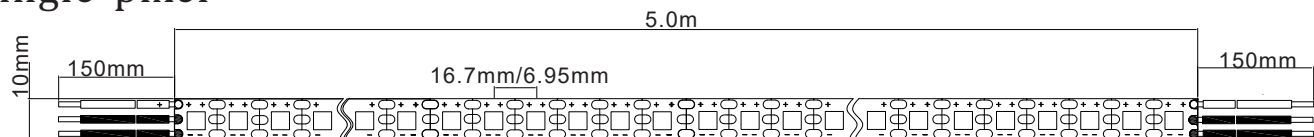

Single pixel

Accessories

cable to strip

strip to strip flex

strip to strip