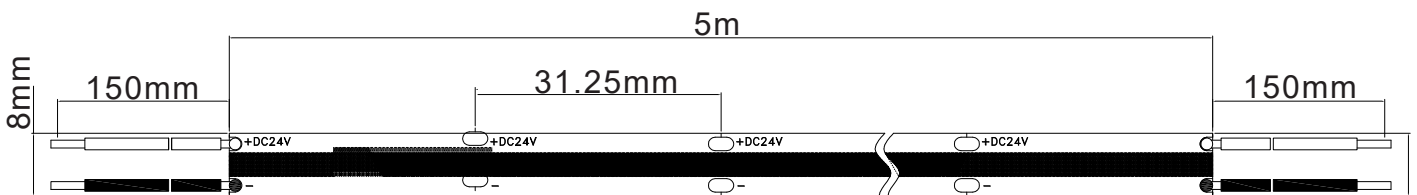

Neon 2

25 6LEDs/m 11W/m

Cuttable

Dimmable

Beam

3M VHB TAPE

Model	LEDs/m	Width	Length /reel	Segment /cut	Voltage	Power	CCT	Lumen (lm/m)	lm/W	Ra	SDCM	Eff. Class	Life Time
SL-FLEX-25627908-24V-001	256	8mm	5m	31.25mm	24V	11.0W	2700K	990	90	90	4	G	30000h
SL-FLEX-25630908-24V-001							3000K	990	90		4	G	
SL-FLEX-25640908-24V-001							4000K	990	90		4	G	
SL-FLEX-25650908-24V-001							5000K	1090	99.1		4	F	
SL-FLEX-25665908-24V-001							6500K	1090	99.1		4	F