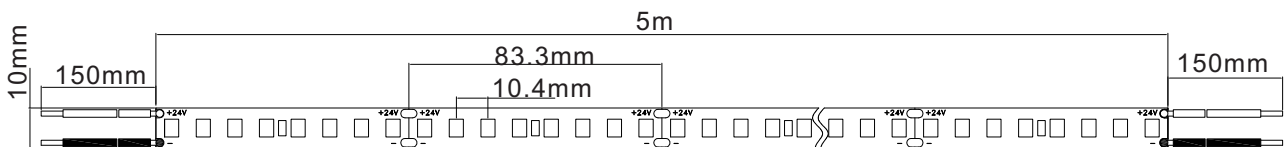

Our goal is to simplify your job.

Index

High Efficiency

90 LEDs/m	1
96 LEDs/m	2
144 LEDs/m	3
160 LEDs/m	4-5
180 LEDs/m	6

Constant Lumen

140 LEDs/m constant lumen 15m	7
140 LEDs/m constant lumen 11m	8
140 LEDs/m constant lumen 8m	9

Single LED Cut

120 LEDs/m	10
140 LEDs/m	11

Neon 2

256 Leds/m	12
------------	----

CCT Serial

CCT	13
114 Leds/m digital	14

RGB / RGBW / RGBCCT Serial

RGB	15
RGB digital	16
RGBW RGBWW	17

High Efficiency

90 LEDs/m 4.1W/m

Model	LEDs/m	Width	Length /reel	Segment /cut	Voltage	Power	CCT	Lumen (lm/m)	lm/W	Ra	SDCM	EEI	Life Time
SL-FLEX-28359027808-24V-001	90	8mm	5m	100mm	24V	4.1W/m	2700K	750	182.9	80	4	C	50000h
SL-FLEX-28359030808-24V-001							3000K	750	182.9		4	C	
SL-FLEX-28359040808-24V-001							4000K	790	192.7		4	C	
SL-FLEX-28359050808-24V-001							5000K	760	185.4		4	C	
SL-FLEX-28359065808-24V-001							6500K	760	185.4		4	C	
SLFLEX-28359027908-24V-001							2700K	676	164.9	90	4	D	
SL-FLEX-28359030908-24V-001							3000K	676	164.9		4	D	
SL-FLEX-28359040908-24V-001							4000K	712	173.7		4	D	
SL-FLEX-28359050908-24V-001							5000K	684	166.8		4	D	
SL-FLEX-28359065908-24V-001							6500K	684	166.8		4	D	