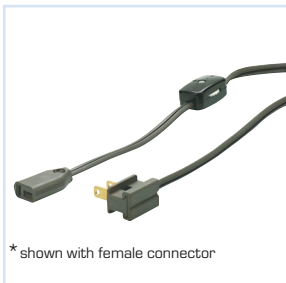

- 1 year
- UL and cUL

options

- Custom cord lengths
- Contact factory for custom options

* shown with 2 female connectors

junction box

adapter cord

* shown with female connector

power cord w/rollswitch

power cord w/
rollswitch & holder

ordering information

adapters, cordsets, junction boxes

item number t-shape female	item number standard female	catalog #	description
7000-3201	7000-0817	PH3201	Junction box, 10' power cord, (2) 24" female connectors
7000-0833	7000-0890	PH3301	Junction box, 10' power cord, (3) 24" female connectors
7000-0692	7000-0632	PH3401	Junction box, 10' power cord, (4) 24" female connectors
7000-0625	N/A	#500 cordset	8" adapter cord, standard male plug, female t-shape connector
N/A	7000-0667	#600 cordset	8" adapter cord, male t-shape plug, standard female connector
7000-0001	N/A	AC-1 (use with AL series)	6' power cord, detachable male plug, rollswitch 6" from female t-shape connector
7000-0025	7000-0728	#211 cordset	10' cord with standard male plug, female connector, rollswitch & holder
7000-0834	N/A	#210 cordset	10' cord with standard male plug, female t-shape connector
N/A	7000-0710	#210 cordset	10' cord with standard male plug, standard female connector
7000-0748	N/A	#210 cordset	10' cord with male t-shape plug, female t-shape connector
7000-0620	N/A	#210 cordset	24" with male t-shape plug, female t-shape connector
N/A	7000-0122	#210 cordset	24" with standard male plug, standard female connector
7000-0675	N/A	#210 cordset	48" with male t-shape plug, female t-shape connector
7000-0857	N/A	#210 cordset	72" with male t-shape plug, female t-shape connector
N/A	7000-0590	#210 cordset	72" with with standard male plug, standard female connector