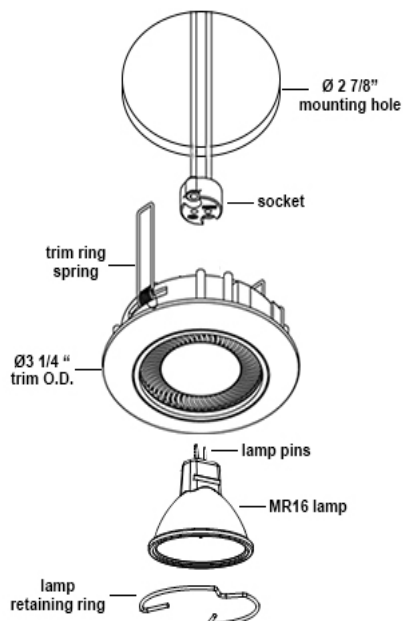

Project:	Type:
Item. No.	
Location:	
Notes:	

mini incasso

recessed downlights

fixed trim halogen

adj. trim LED

standard features

electrical

- Electrical rating: 120V
- Power cord: 18/2 SPT-2 (black)

lighting source

- Lamp: MR16 (halogen and LED)

dimensions

- Diameter (overall, including flange): 3 1/4"

construction

- Die cast steel and machined aluminum

finish

- Painted: white (WH)
- Plated: polished chrome (PC)

installation

- Spring clips (provided with trim)
- Installation hole diameter 2 7/8"

warranty/certification

- 1 year warranty
- UL and cUL recognized transformer (halogen)
- UL and cUL listed driver (LED)

replacement lamps

item number	watts	description
398-03	3	3MR16, 12V, LED,WW,GU5.3 base
485-132	35	35Q35MR16C/CG40, GU5.3 base
398-400	50	50MR16, 12V, GU5.3 base

accessory

item number	description
7000-0052	socket with 48" connecting lead