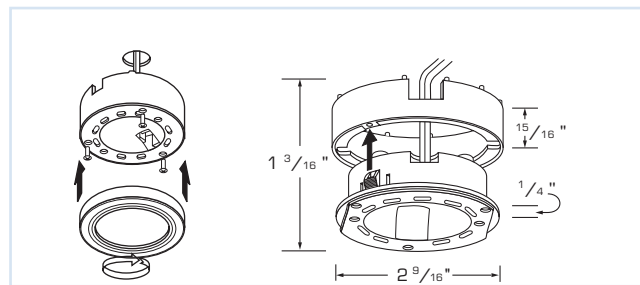

- Electrical rating: 120V, 60Hz
- Power cord: 10' 18/2 SPT-2 (black) with detachable male plug

lighting source

- Lamp: 20 watt, JCD, G8 base

construction

- Finish: black, polished brass
- Tempered frosted glass lens

mounting/installation

- Recess mount with press fit or screws (supplied). Installation hole diameter 2 1/8"
- Surface mount using 15/16" height spacer cup

warranty/certification

- UL and cUL

options

- Xenon lamp

ordering information

item number	catalog number	description	lamp
1000-0546	HP120VBK20W10DP/RS	black fixture, 10' cord w/ rollswitch	20 watt
1000-0534	HP120VPBK20W10DP	polished brass, 10' cord	20 watt

recess mount

surface mount

accessories & replacement parts

item number	catalog number	description
398-111	HP20W	lamp: 20 watt, JCD, G8 (xenon)
354-590		brass trim ring with frosted lens
354-600		chrome trim ring with frosted lens
354-610		black trim ring with frosted lens
354-620		white trim ring with frosted lens
250-15	33P	detachable plug (black)