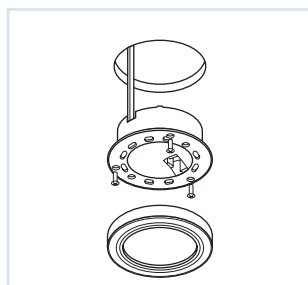

- Electrical rating: 120V, 60Hz
- Power cord: 10' 18/2 SPT-2 (black) with detachable male plug

lighting source

- Lamp: 20 watt, JCD, G8 base

construction

- Finish: black, polished brass
- Tempered frosted glass lens

mounting/installation

- Recess mount with press fit or screws (supplied). Installation hole diameter 2 1/8"
- Surface mount using 15/16" height spacer cup

warranty/certification

- UL and cUL

options

- Xenon lamp

ordering information

item number	catalog number	description	lamp
1000-0546	HP120VBK20W10DP/RS	black fixture, 10' cord w/ rollswitch	20 watt
1000-0534	HP120VPBK20W10DP	polished brass, 10' cord	20 watt

recess mount

surface mount

accessories & replacement parts

item number	catalog number	description
398-111	HP20W	lamp: 20 watt, JCD, G8 (xenon)
354-590		brass trim ring with frosted lens
354-600		chrome trim ring with frosted lens
354-610		black trim ring with frosted lens
354-620		white trim ring with frosted lens
250-15	33P	detachable plug (black)