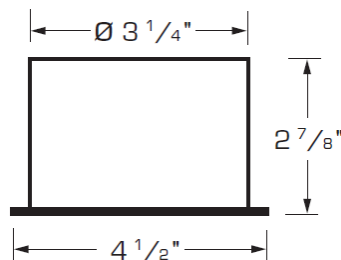

Project:	Type:
Item. No.	
Location:	
Notes:	

RDF60

recessed downlight - flanged

standard features

electrical

- Input operating voltage: 120V, 60Hz
- Power cord: 18/2 SPT-2 (black)
- Compatible with Specialty Lighting On/Off Switch and Full Range Rotary Dimmer
  NOTE: Not compatible with three level touch dimmer
- Link up to 50 fixtures maximum

lighting source

- LED integrated technology (non-replaceable lamp)
- Initial lumens: 760
- Beam angle: 120°
- 8 Watt

dimensions

- Height: 2 7/8"
- Diameter: 3 1/4"

construction

- Steel

finish

- Painted: black (BK), white (WH)
- Plated: antique brass (AB), brushed nickel (BN), polished brass (PB), polished chrome (PC)
- Screw Hole only available in Black (BK), Antique Brass (AB), & Polished Brass (PB) finishes

installation

- Adjustable mounting ring, spring clips, or screw holes
- Installation hole diameter 3 3/8" for the adjustable ring or screw holes
- Installation hole diameter 3 3/4" for spring clips

warranty/certification

- 5 year warranty
- UL and cUL