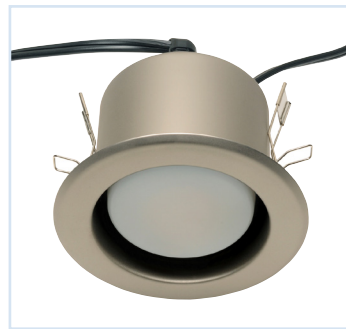

Project:	Type:
Item. No.	
Location:	
Notes:	

RDF60

recessed downlight - flanged

standard features

electrical

- Input operating voltage: 120V, 60Hz
- Power cord: 18/2 SPT-2 (black)
- Compatible with Specialty Lighting PH3121 (on/off switch) and PD6113 (fullrange rotary dimmer)
- Link up to 50 fixtures maximum

lighting source

- LED integrated technology (non-replaceable lamp)
- Initial lumens: 760
- Beam angle: 120°
- 8 Watt

dimensions

- Height: 2 7/8"
- Diameter: 3 1/4"

construction

- Steel

finish

- Painted: black (BK), white (WH)
- Plated: antique brass (AB), brushed nickel (BN), polished brass (PB), polished chrome (PC)
- Screw Hole only available in Black (BK), Antique Brass (AB), & Polished Brass (PB) finishes

installation

- Adjustable mounting ring, spring clips, or screw holes
- Installation hole diameter 3 3/8" for the adjustable ring or screw holes
- Installation hole diameter 3 3/4" for spring clips

warranty/certification

- 5 year warranty
- UL and cUL

ring mount

spring clip

screw hole

RDF60

ordering information

product	color temp	wiring	connector style	finish	installation method
RDF60	827	2	S	PB	R
RDF60	827 2700K extra warm 830 3000K warm	1 10' power cord with roll switch located 5' from plug 2 10' power cord with roll switch located 5' from plug & 30" extension with female connector 3 30" male & female extensions 4 30" male extension	S standard T t-shaped	AB Antique Brass BK Black BN Brushed Nickel PB Polished Brass PC Polished Chrome WH White	R ring mount SC spring clip SH screw hole **
<p><i>*Note: Minimums may apply for White finish</i></p> <p><i>**Screw Hole ONLY available in Black, Antique Brass, & Polished Brass finishes</i></p>					