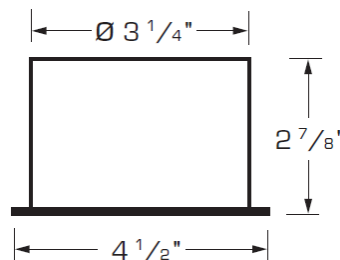

Project:	Type:
Item. No.	
Location:	
Notes:	

RDF60

recessed downlight - flanged

standard features

electrical

- Input operating voltage: 120V, 60Hz
- Power cord: 18/2 SPT-2 (black)
- Compatible with Specialty Lighting PH3121 (on/off switch) and PD6113 (fullrange rotary dimmer)
- Link up to 50 fixtures maximum

lighting source

- LED integrated technology (non-replaceable lamp)
- Initial lumens: 760
- Beam angle: 120°
- 8 Watt

dimensions

- Height: 2 7/8"
- Diameter: 3 1/4"

construction

- Steel

finish

- Painted: black (BK), white (WH)
- Plated: antique brass (AB), brushed nickel (BN), polished brass (PB), polished chrome (PC)
- Screw Hole only available in Black (BK), Antique Brass (AB), & Polished Brass (PB) finishes

installation

- Adjustable mounting ring, spring clips, or screw holes
- Installation hole diameter 3 3/8" for the adjustable ring or screw holes
- Installation hole diameter 3 3/4" for spring clips

warranty/certification

- 5 year warranty
- UL and cUL