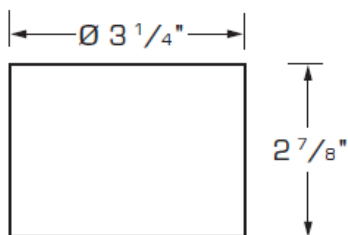

Project:	Type:
Item. No.	
Location:	
Notes:	

RD60

recessed downlight - trimless

standard features

electrical

- Input operating voltage: 120V, 60Hz
- Power cord: 18/2 SPT-2 (black)
- Compatible with Specialty Lighting On/Off Switch and Full Range Rotary Dimmer
NOTE: Not compatible with Three Level Touchdimmer
- Link up to 50 fixtures maximum

lighting source

- LED integrated technology (non-replaceable lamp)
- Initial lumens: 760
- Beam angle: 120°
- 8 Watt

dimensions

- Height: 2 $\frac{7}{8}$ "
- Diameter: 3 $\frac{1}{4}$ "

construction

- Steel

finish

- Painted: black (BK), white (WH)
- Plated: antique brass (AB), brushed nickel (BN), polished brass (PB), polished chrome (PC)

installation

- Adjustable mounting ring pre-installed 7/8" from canister opening
- Installation hole diameter 3 3/8"